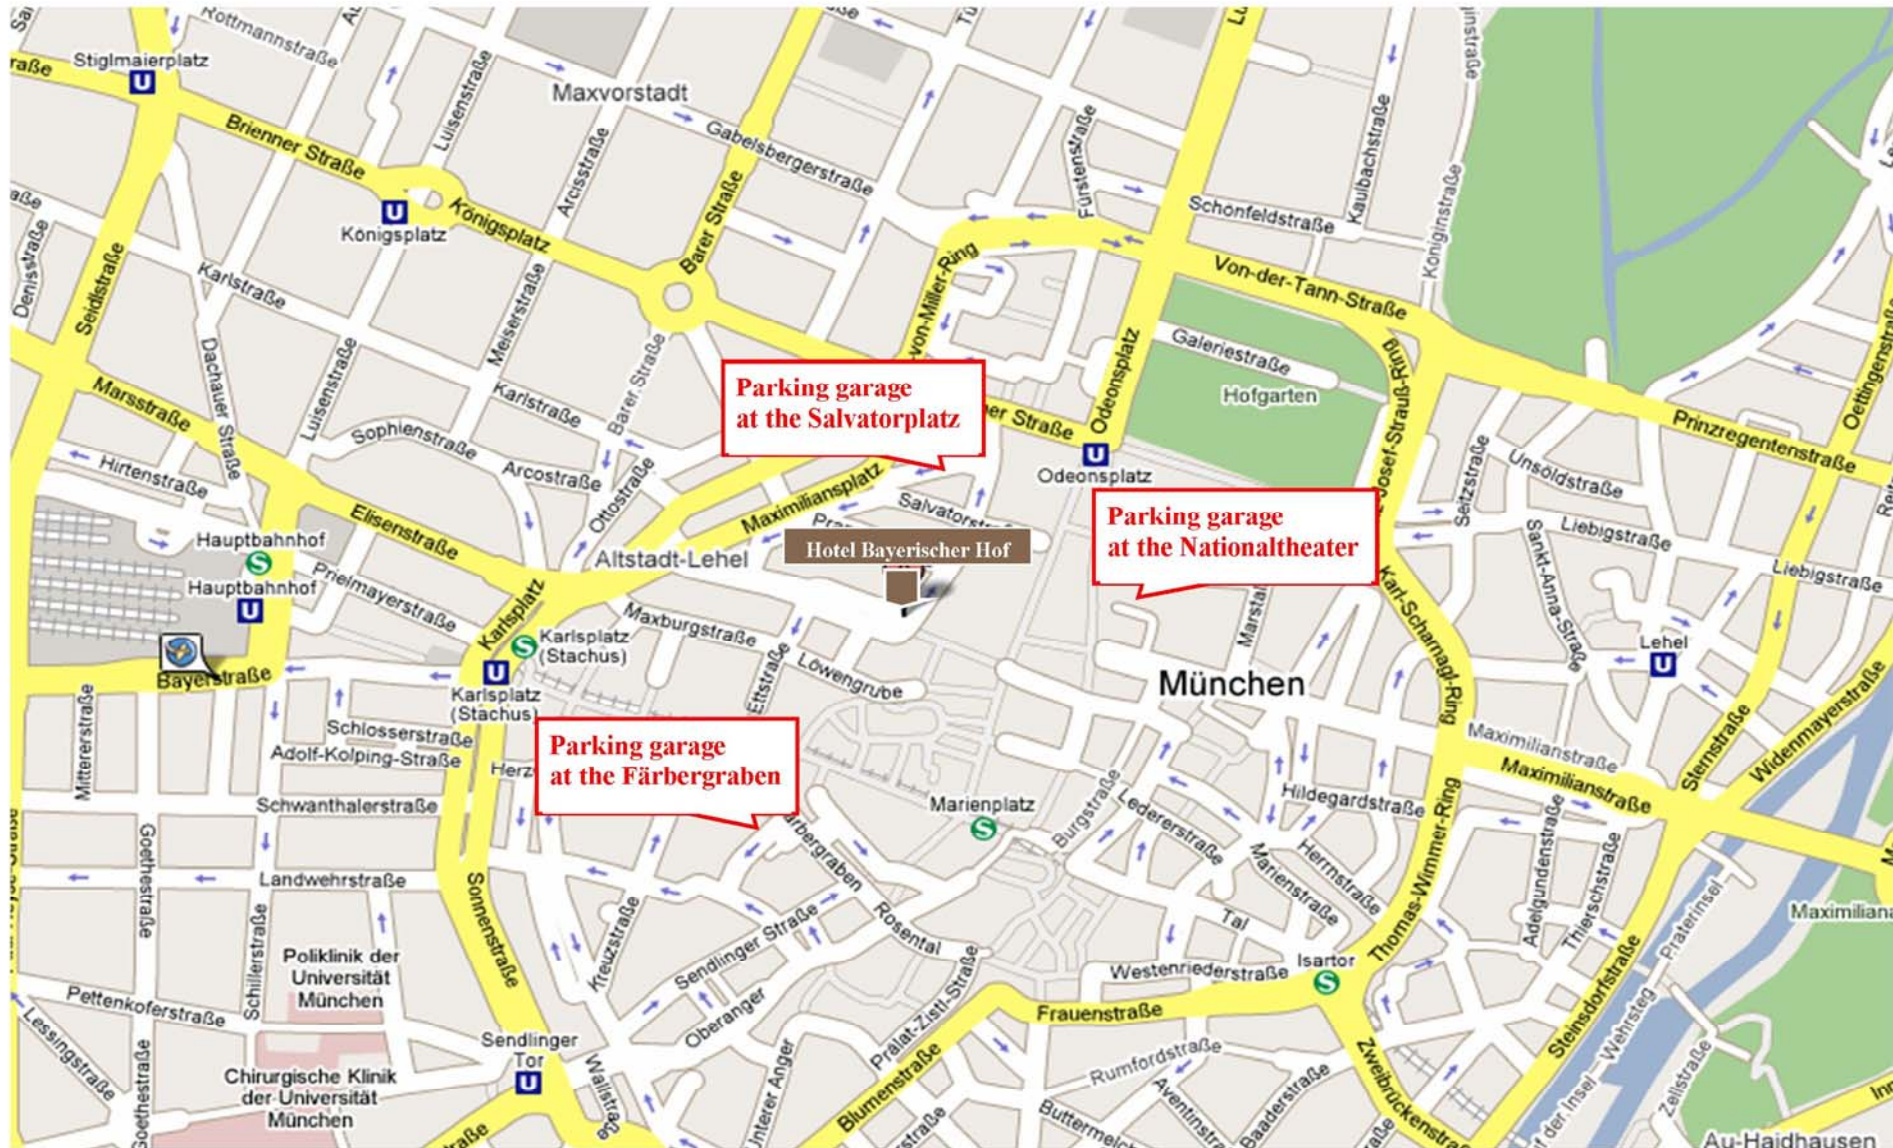

BAYERISCHER HOF

Dear guests,

please find enclosed a citymap showing the nearest parking garages next to the Hotel Bayerischer Hof

Hotel Bayerischer Hof

Promenadeplatz 2-6
D-80333 München

Postfach 100 253
80076 München